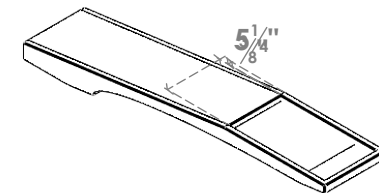

ITEM NUMBER: BRCPC060X30000X04000LEC

6"W X 30"D X 4"H LEGACY ARCHITECTURAL GRADE PVC CLOSED KNEE BRACE

SIDE PROFILE

FRONT PROFILE

ISOMETRIC

EKENA MILLWORK
 2300 WEST MAIN ST.
 CLARKSVILLE, TX 75426
 TOLL FREE: 866-607-0453
 WWW.EKENAMILLWORK.COM