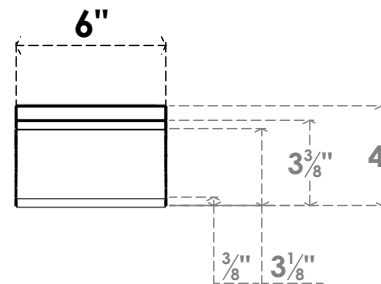

ITEM NUMBER: BRCPC060X30000X04000LEC

6"W X 30"D X 4"H LEGACY ARCHITECTURAL GRADE PVC CLOSED KNEE BRACE

SIDE PROFILE

FRONT PROFILE

ISOMETRIC

EKENA MILLWORK
 2300 WEST MAIN ST.
 CLARKSVILLE, TX 75426
 TOLL FREE: 866-607-0453
 WWW.EKENAMILLWORK.COM