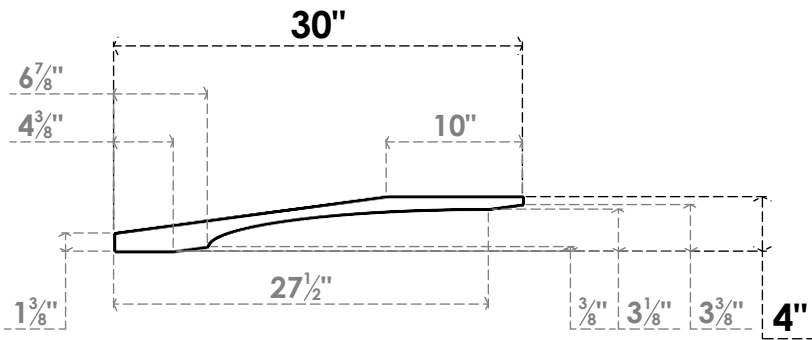

ITEM NUMBER: BRCPC060X30000X04000LEC

6"W X 30"D X 4"H LEGACY ARCHITECTURAL GRADE PVC CLOSED KNEE BRACE

SIDE PROFILE

FRONT PROFILE

ISOMETRIC

EKENA MILLWORK
 2300 WEST MAIN ST.
 CLARKSVILLE, TX 75426
 TOLL FREE: 866-607-0453
 WWW.EKENAMILLWORK.COM